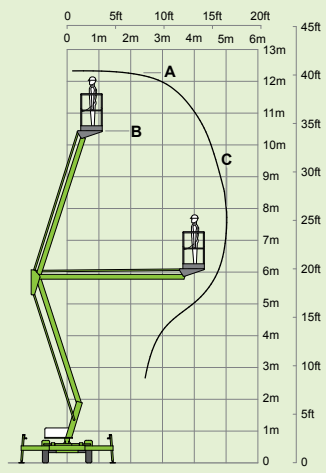

(A) 12.33m
40ft 6in

(B) 10.33m
34ft

(C) 5m
16ft 6in

200kg
440lbs

1.1m x 0.65m
3ft 7in x 2ft 2in

(D) 1.9m
6ft 3in

(E) 1.1m
3ft 7in

(F) 1.5m
4ft 11in

(G) 2.7m
8ft 10in

(J) 5.75m
18ft 10in

1195kg
2630lbs

niftylift
Chalkdell Drive, Shenley Wood,
Milton Keynes, MK5 6GF
England, United Kingdom
+44 (0)1908 223456
sales@niftylift.com
www.niftylift.com