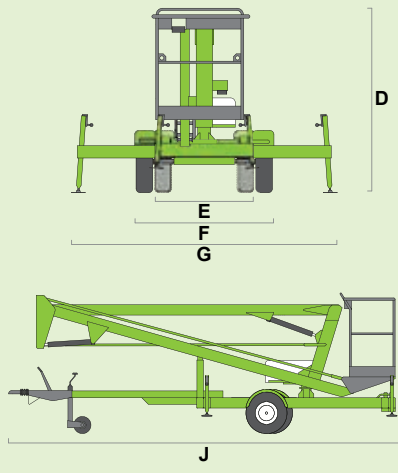

(A) 12.33m
40ft 6in

(B) 10.33m
34ft

(C) 5m
16ft 6in

200kg
440lbs

1.1m x 0.65m
3ft 7in x 2ft 2in

(D) 1.9m
6ft 3in

(E) 1.1m
3ft 7in

(F) 1.5m
4ft 11in

(G) 2.7m
8ft 10in

(J) 5.75m
18ft 10in

1195kg
2630lbs

niftylift
Chalkdell Drive, Shenley Wood,
Milton Keynes, MK5 6GF
England, United Kingdom
+44 (0)1908 223456
sales@niftylift.com
www.niftylift.com